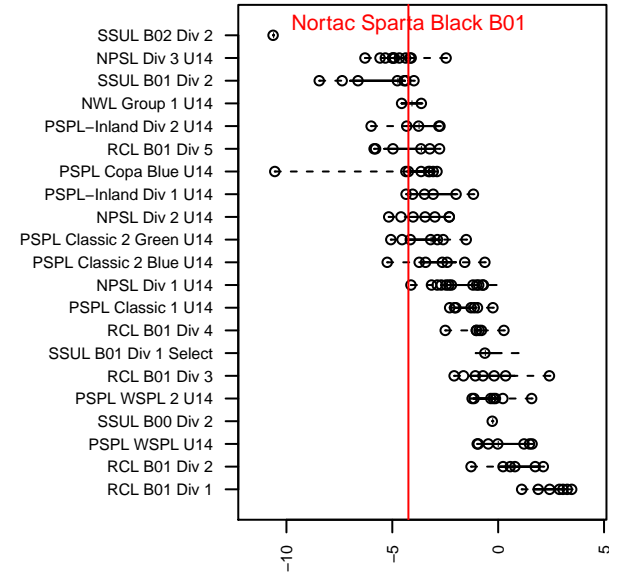

**attack and defense rating
relative to others at age
and all opponents in last 13 months**