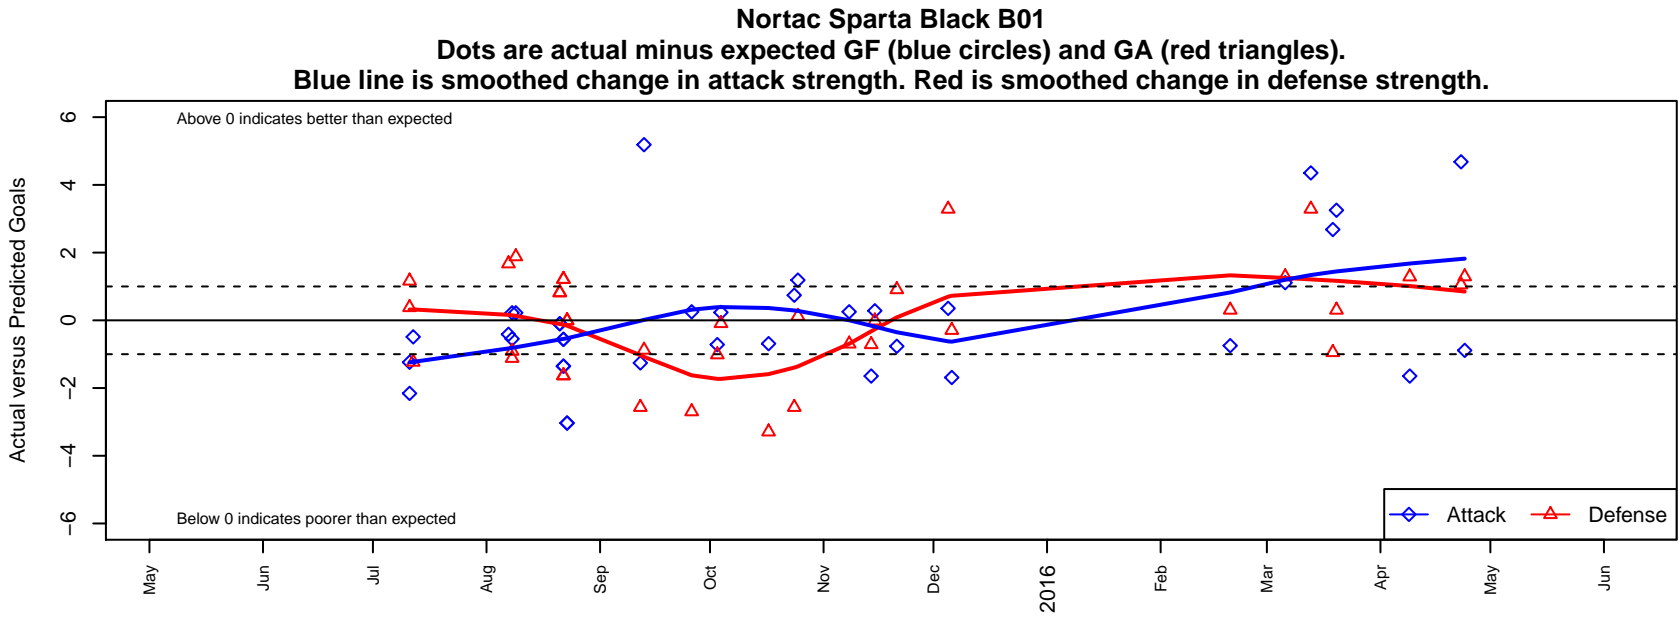

Nortac Sparta Black B01

FC Tacoma
 Tacoma, WA
 B01 total strength=826
 attack=1.93 defense=0.62
 fall league = PSPL Copa Blue U14
 spr league = Spr PSPL Copa U14

alt names used:
 Sparta B01 Black
 NORTAC SPARTA B01 BLACK
 NORTAC SPARTA B01 Black
 NORTAC SPARTA B01 Black
 Nortac Sparta B01 Black

Venues played:
 2015 Gunners Invitational U 14/15 Silver
 2015 Blast Off BU14 A
 2015 Summer Slam Silver/Bronze U14
 2015 PSPL Copa Blue U14
 2015 Spr PSPL Copa U14

**attack and defense variance (black dot)
relative to other teams
and top 10 in region**